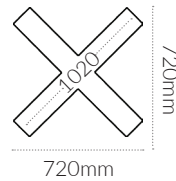

DOMINO

Maxi Table Base

ORIGIN: Italy **USE:** Outdoor **WARRANTY:** 24 Months

DIMENSIONS:

H730 Table

 4.55 kg

S-CAB

CODES:

Hole Depth: 9mm

Footprint:

Assembly:

[Booker Rod -->](#)

Column:

Square: 80mm

Top

Bottom

Base:

Footprint:

Adjustable Footglides:

x4

Thread: M8
Length: 20mm

Top Max:

Table:

900 x 900mm