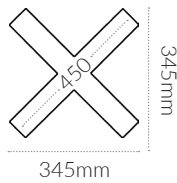

DOMINO

Maxi Table Base

ORIGIN: Italy **USE:** Outdoor **WARRANTY:** 24 Months

DIMENSIONS:

H730 Table

 4.55 kg

S-CAB

CODES:

Anthracite - BTDOMAAN

FINISHES:

Aluminum

Anthracite

DOMINO

Maxi Table Base

SPECIFICATIONS:

Spider:

Hole Depth: 9mm

Footprint:

Assembly:

[Booker Rod -->](#)

Column:

Square: 80mm

Top

Bottom

Base:

Footprint:

Adjustable Footglides:

x4

Thread: M8
Length: 20mm

Top Max:

Table:

900 x 900mm